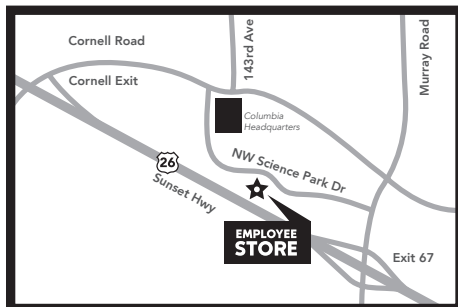

EMPLOYEE STORE INVITATION

NEW STORE HOURS

Mon - Fri: 10a - 7p
Sat - Sun: 10a - 6p

EXCLUSIVELY FOR
Oregon Golf Association
Members

VALID DATES

March 20 - April 9, 2017

LOCATION

14100 NW Science Park Drive
Portland, OR 97229
Store Phone: 503-985-4125