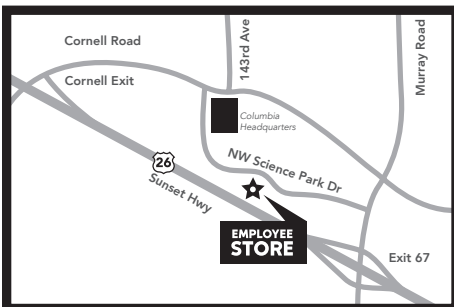

Jennifer Poff | Retail Marketing Manager | JPoff@columbia.com

Morgan Brown | Retail Marketing Coordinator | MoBrown@columbia.com

Valid for entry to the Columbia Employee Store between the above dates. Columbia reserves the right to modify or cancel this offer at any time. The products purchased are intended solely for the buyer's own personal use, including gifts to others. Resale of products is strictly prohibited. Offer may not be combined with any other offer or discount. Valid from dates listed above. ©2017 Columbia Brands USA, LLC.